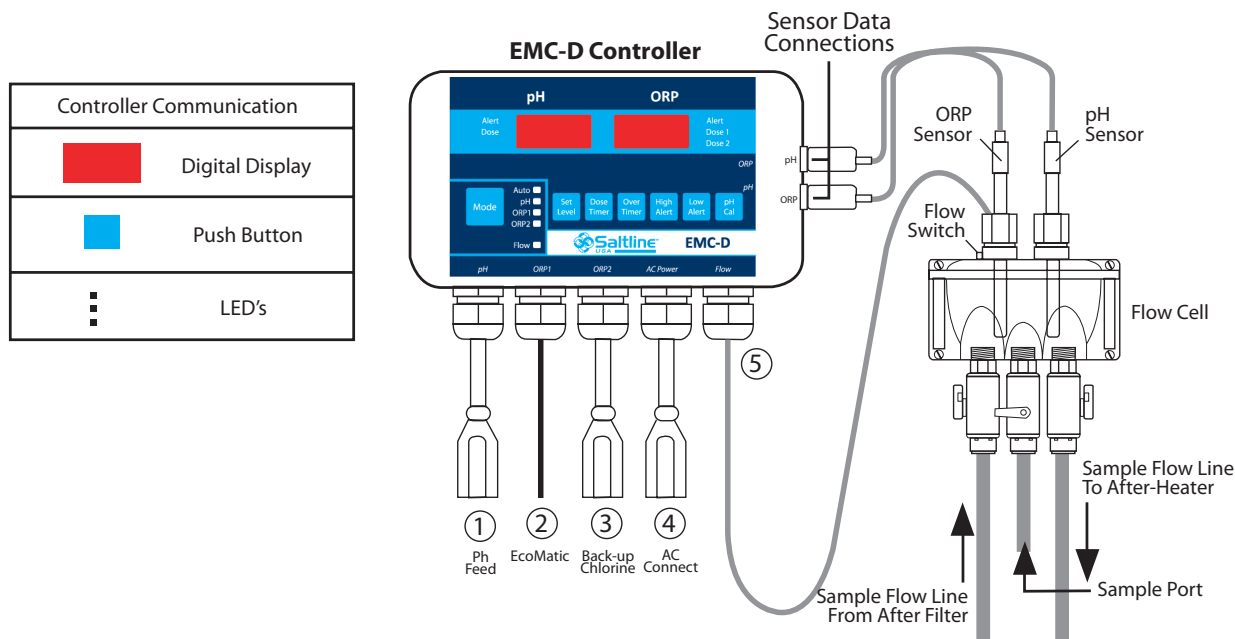

Crystal Clear Water. Naturally.

Our EMC-D with Dual ORP Controller provides automated control of pH and ORP to ensure optimal sanitizer levels. Controlling both the EcoMatic and an optional back up chlorine feeder, or customized to fit the need of your unique environment, the EMC-D provides a straightforward, user-friendly approach to your clean water requirements as it changes throughout the day.

Benefits

- Dual Chlorine outputs meets DoH requirements
- Simple to use, simple to operate
- Designed to work with EcoMatic
- Single source support from Saltline USA

Specifications

- ORP Set Level - 400 to 900 mV
- pH Set Level - 7.0 to 8.0
- Push button Overfeed Adjustment
- Push button High/Low Alert Adjustment
- Readout - LED with digital display
- Alarm - LED alert display
- Dose rate - Time or Continuous
- Elect. Input/Output - 110V & Dry Contact
- System pre-mounted for easy install

Controller Components

- EMC-D Controller
- Flow cell with switch
- pH and ORP sensors
- In-line filter
- Tubing, 25 feet (with fittings)

Options

- Chemical pumps
- External audible alarm
- 230V Input/Output

NOTE: All EcoMatic models operate best when connected to a Chemistry Controller. Saltline USA recommends a level of 20-25 ppm Stabilizer (CyA) in outdoor pools and that water be balanced to L.S.I (Langlier Saturation Index). Maintaining a minimum salt level of 4000 ppm will result in optimal cell life.